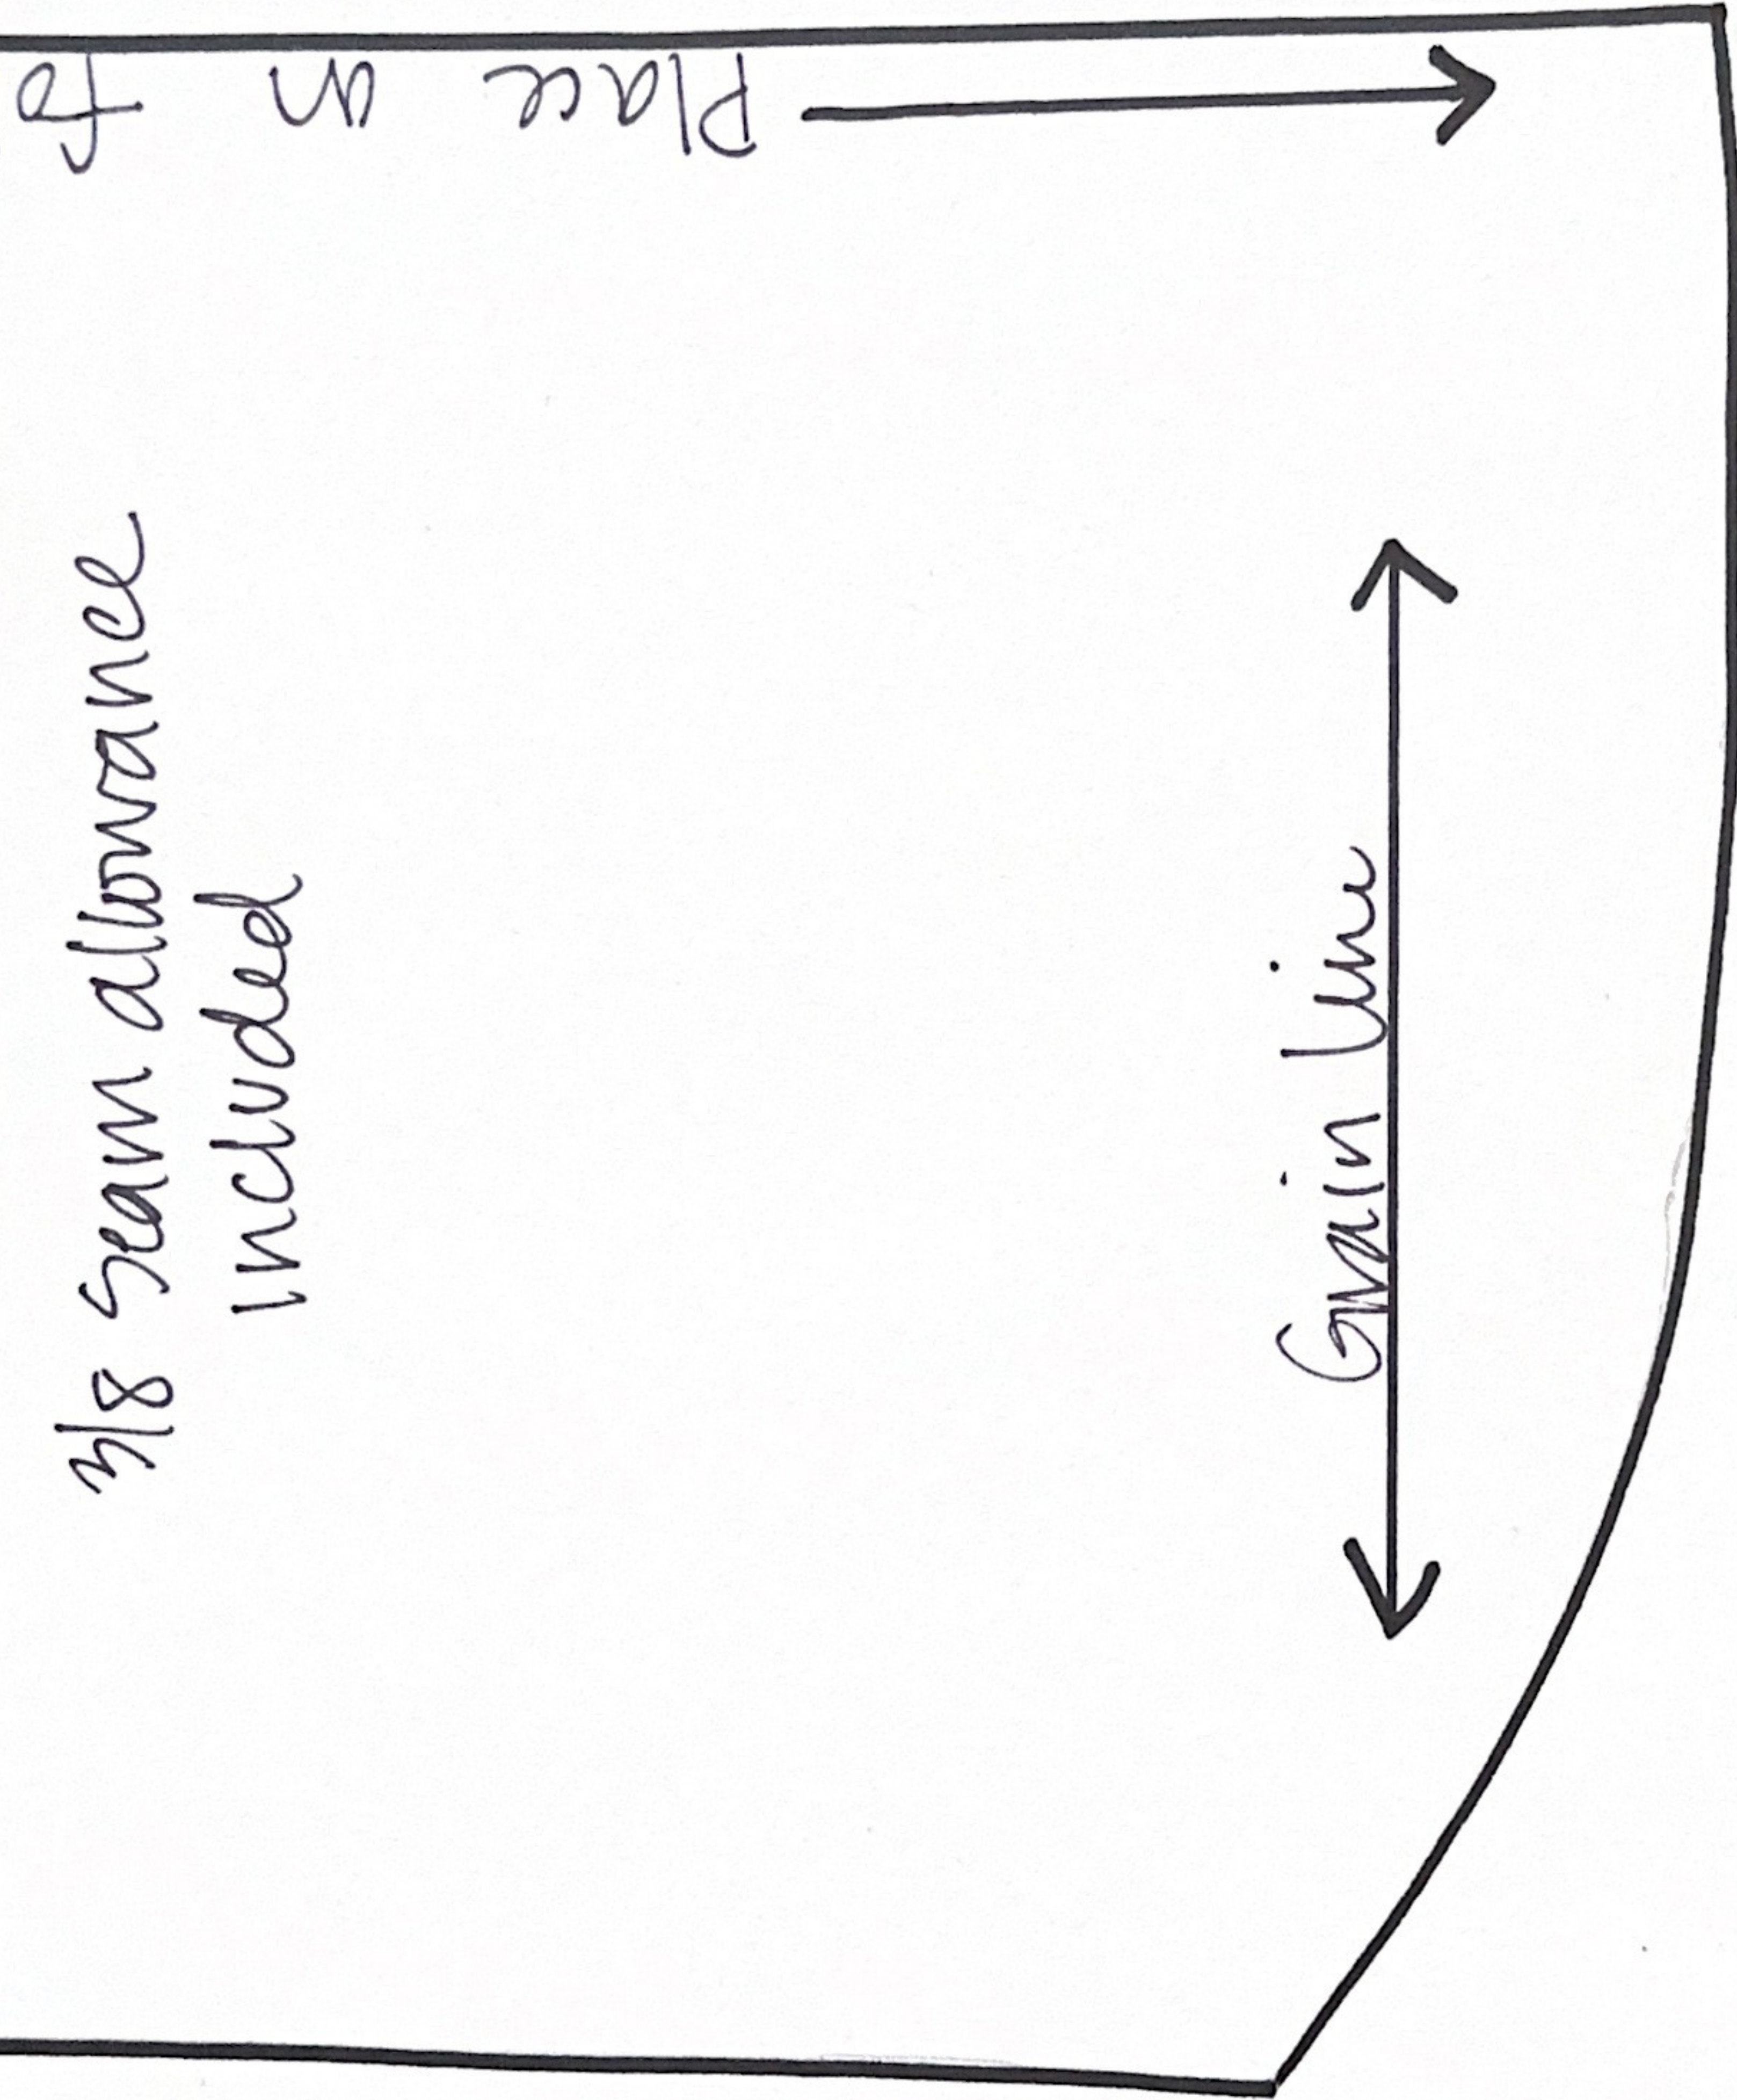

TOP

S Rudy  
Adventures  
DOG HOODIE

HOOD SIDE

Cut 2 minor main  
Cut 2 minor lining

← Grain line →

Bottom

TOP

Rudy  
Adventures  
Dog Hoodie

Hood Center

---

cut 1 main  
cut 1 lining  
3/8 seam allowance  
included

3  
2  
0 1 . 3

TOP

S Rudy  
Adventures  
DOG Hoodie

HOO D Center

---

cut 1 main  
cut 1 lining  
3/8 seam allowance  
included

TOP

RUDY  
ADVENTURES

S Rudy  
Adventures  
Dog Hoodie

Hood Center

---

cut 1 main  
cut 1 lining  
3/8 seam allowance  
included

Rudy  
Adventures  
DOG HOODIE

BACK

Cut 1 on the fold

d

3

3

3/8 seam allowance  
included