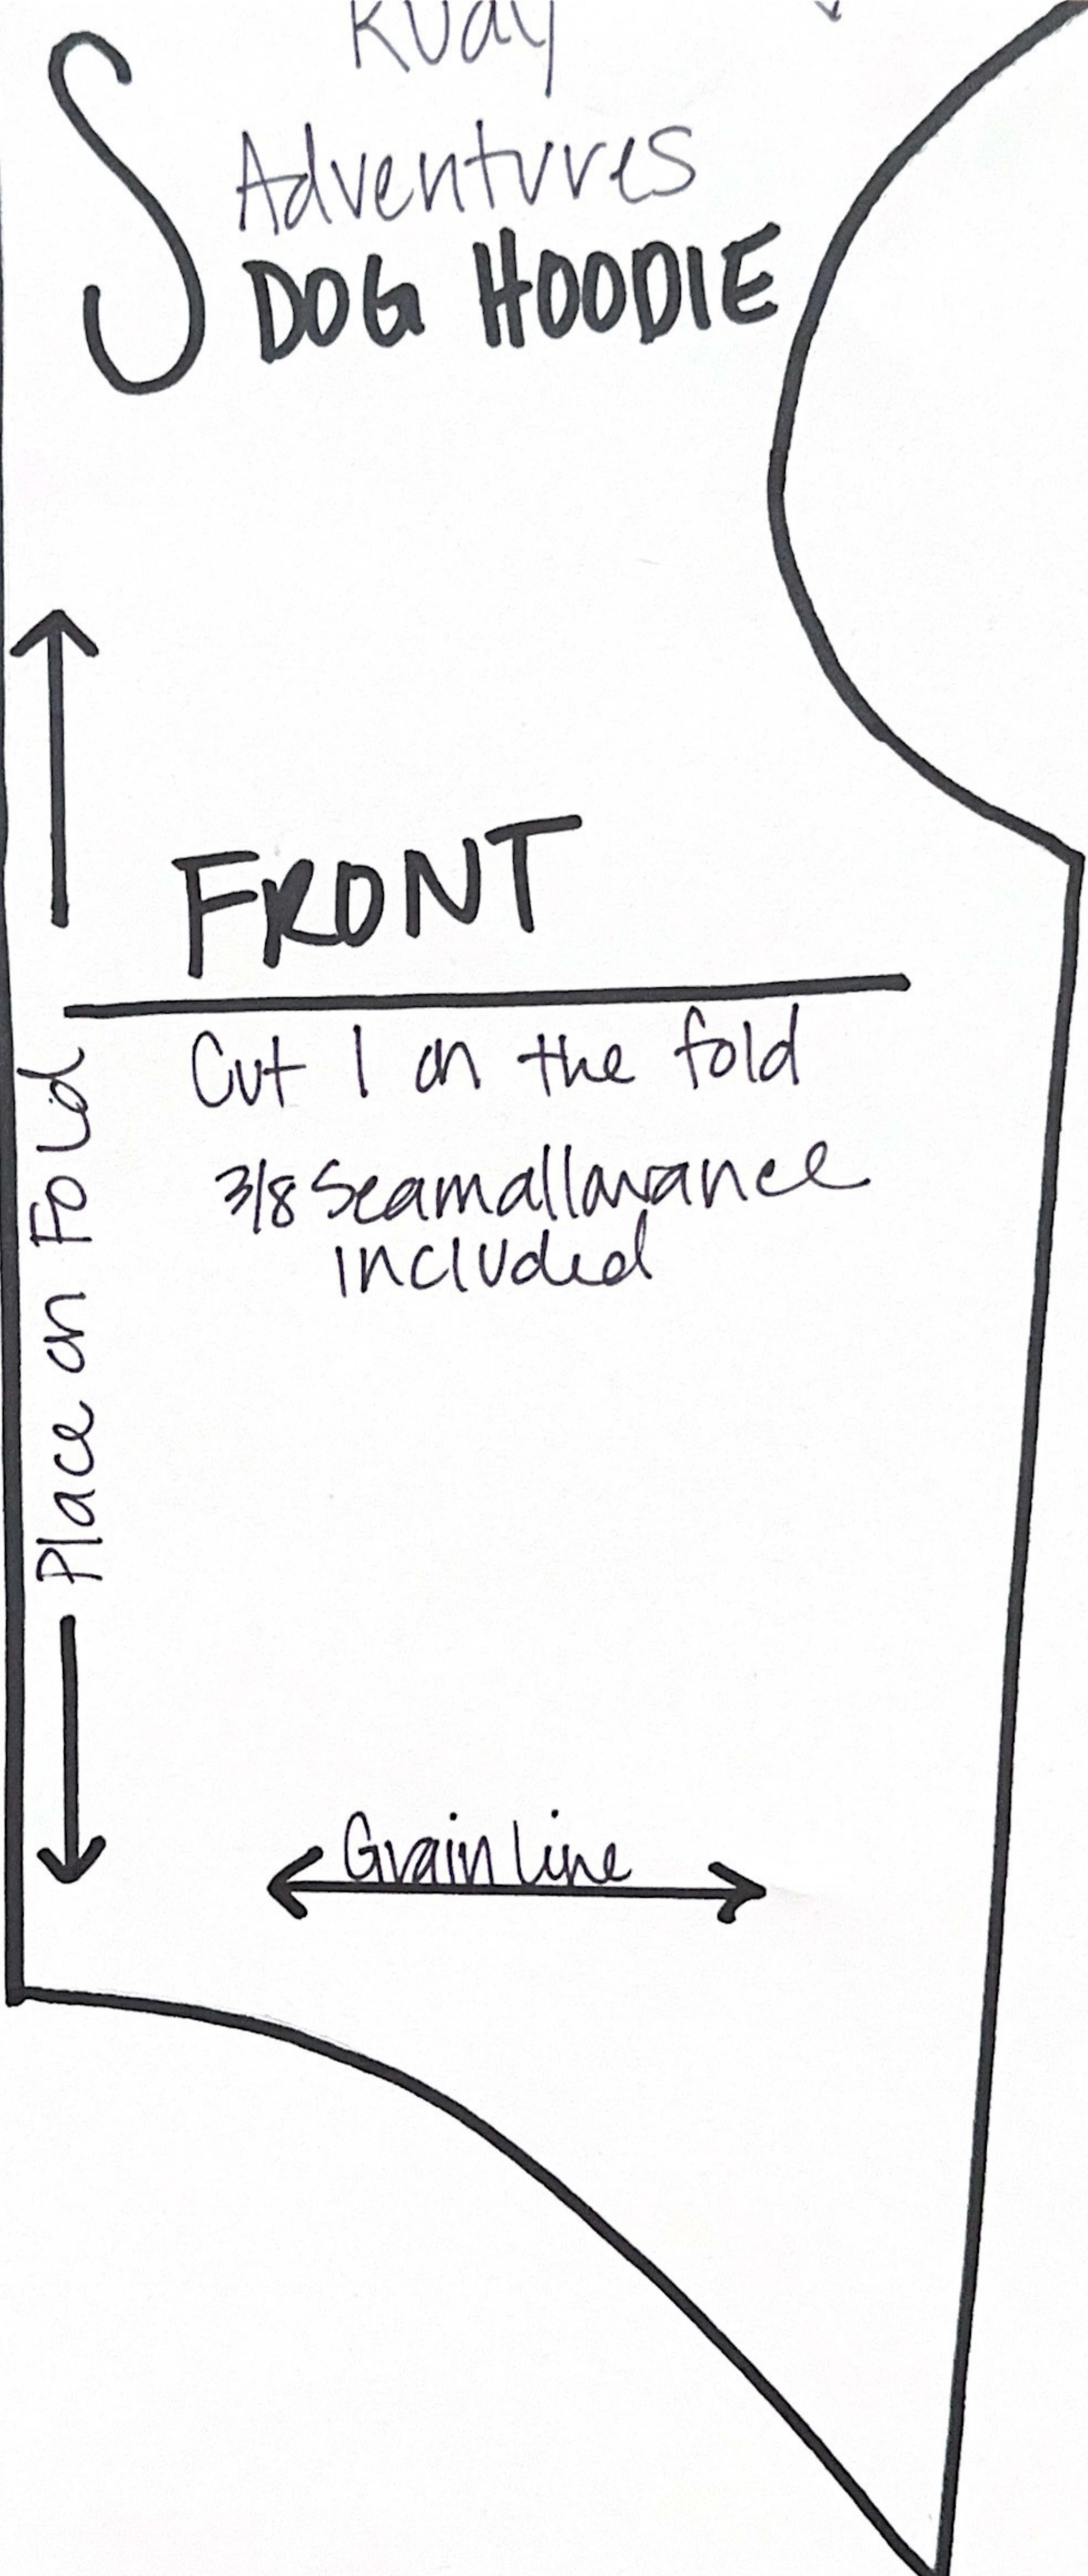

TOP

S Rudy  
Adventures  
DOG HOODIE

HOOD SIDE

Cut 2 minor main  
Cut 2 minor lining

← Grain line →

Bottom

TOP

Rudy  
Adventures  
Dog Hoodie

Hood Center

---

cut 1 main  
cut 1 lining  
3/8 seam allowance  
included

3  
2  
0 1 . 3

TOP

S Rudy  
Adventures  
DOG Hoodie

HOO D Center

---

cut 1 main  
cut 1 lining  
3/8 seam allowance  
included

TOP

RUDY  
ADVENTURES

S Rudy  
Adventures  
Dog Hoodie

Hood Center

---

cut 1 main  
cut 1 lining  
3/8 seam allowance  
included

Rudy  
Adventures  
DOG HOODIE

BACK

Cut 1 on the fold

d

3

3

3/8 seam allowance  
included