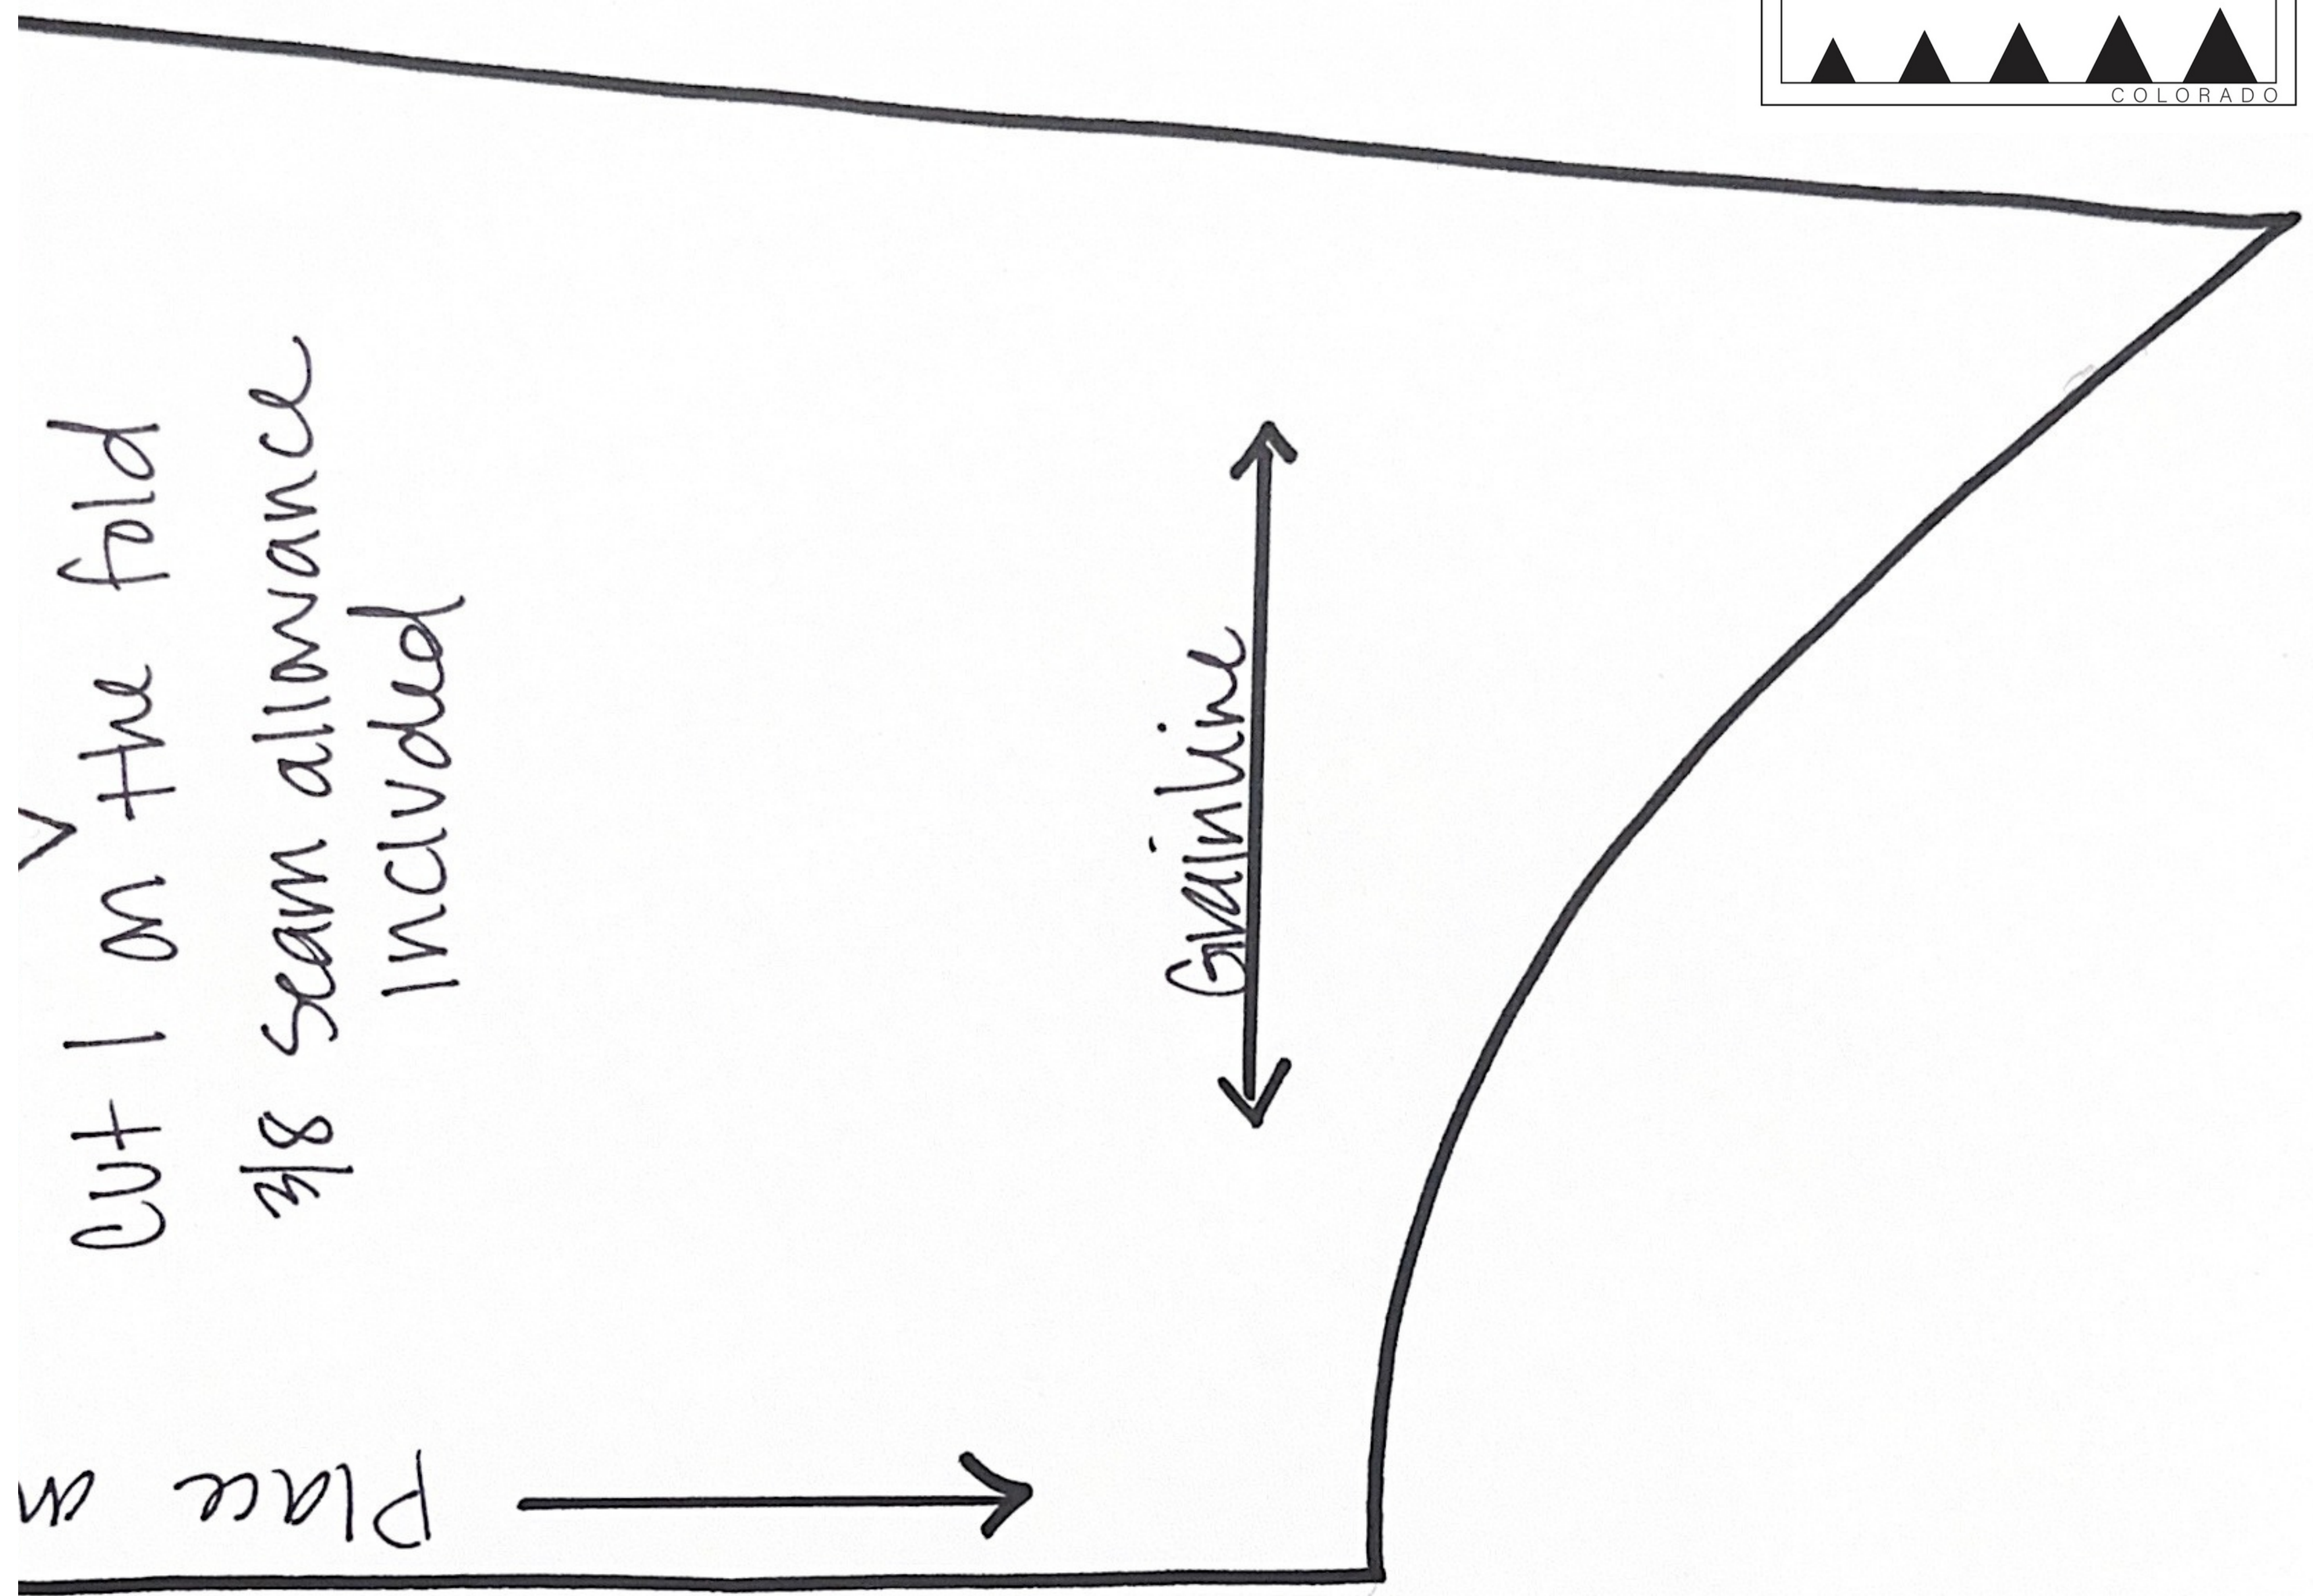

Rudy  
Adventures  
DOG HOODIE

BACK

Cut 1 on the fold

3/8 seam allowance included

Place on →

2

3

fold

Grainline

Rudy  
Adventures  
DOG HOODIE

FRONT

~

fold

TOP

Rudy  
Adventures  
DOG HOODIE

HOOD CENTER

~

UVES  
**HOODIE**

**SIDE**

---

for Main  
for Lining

we →

**Bottom**