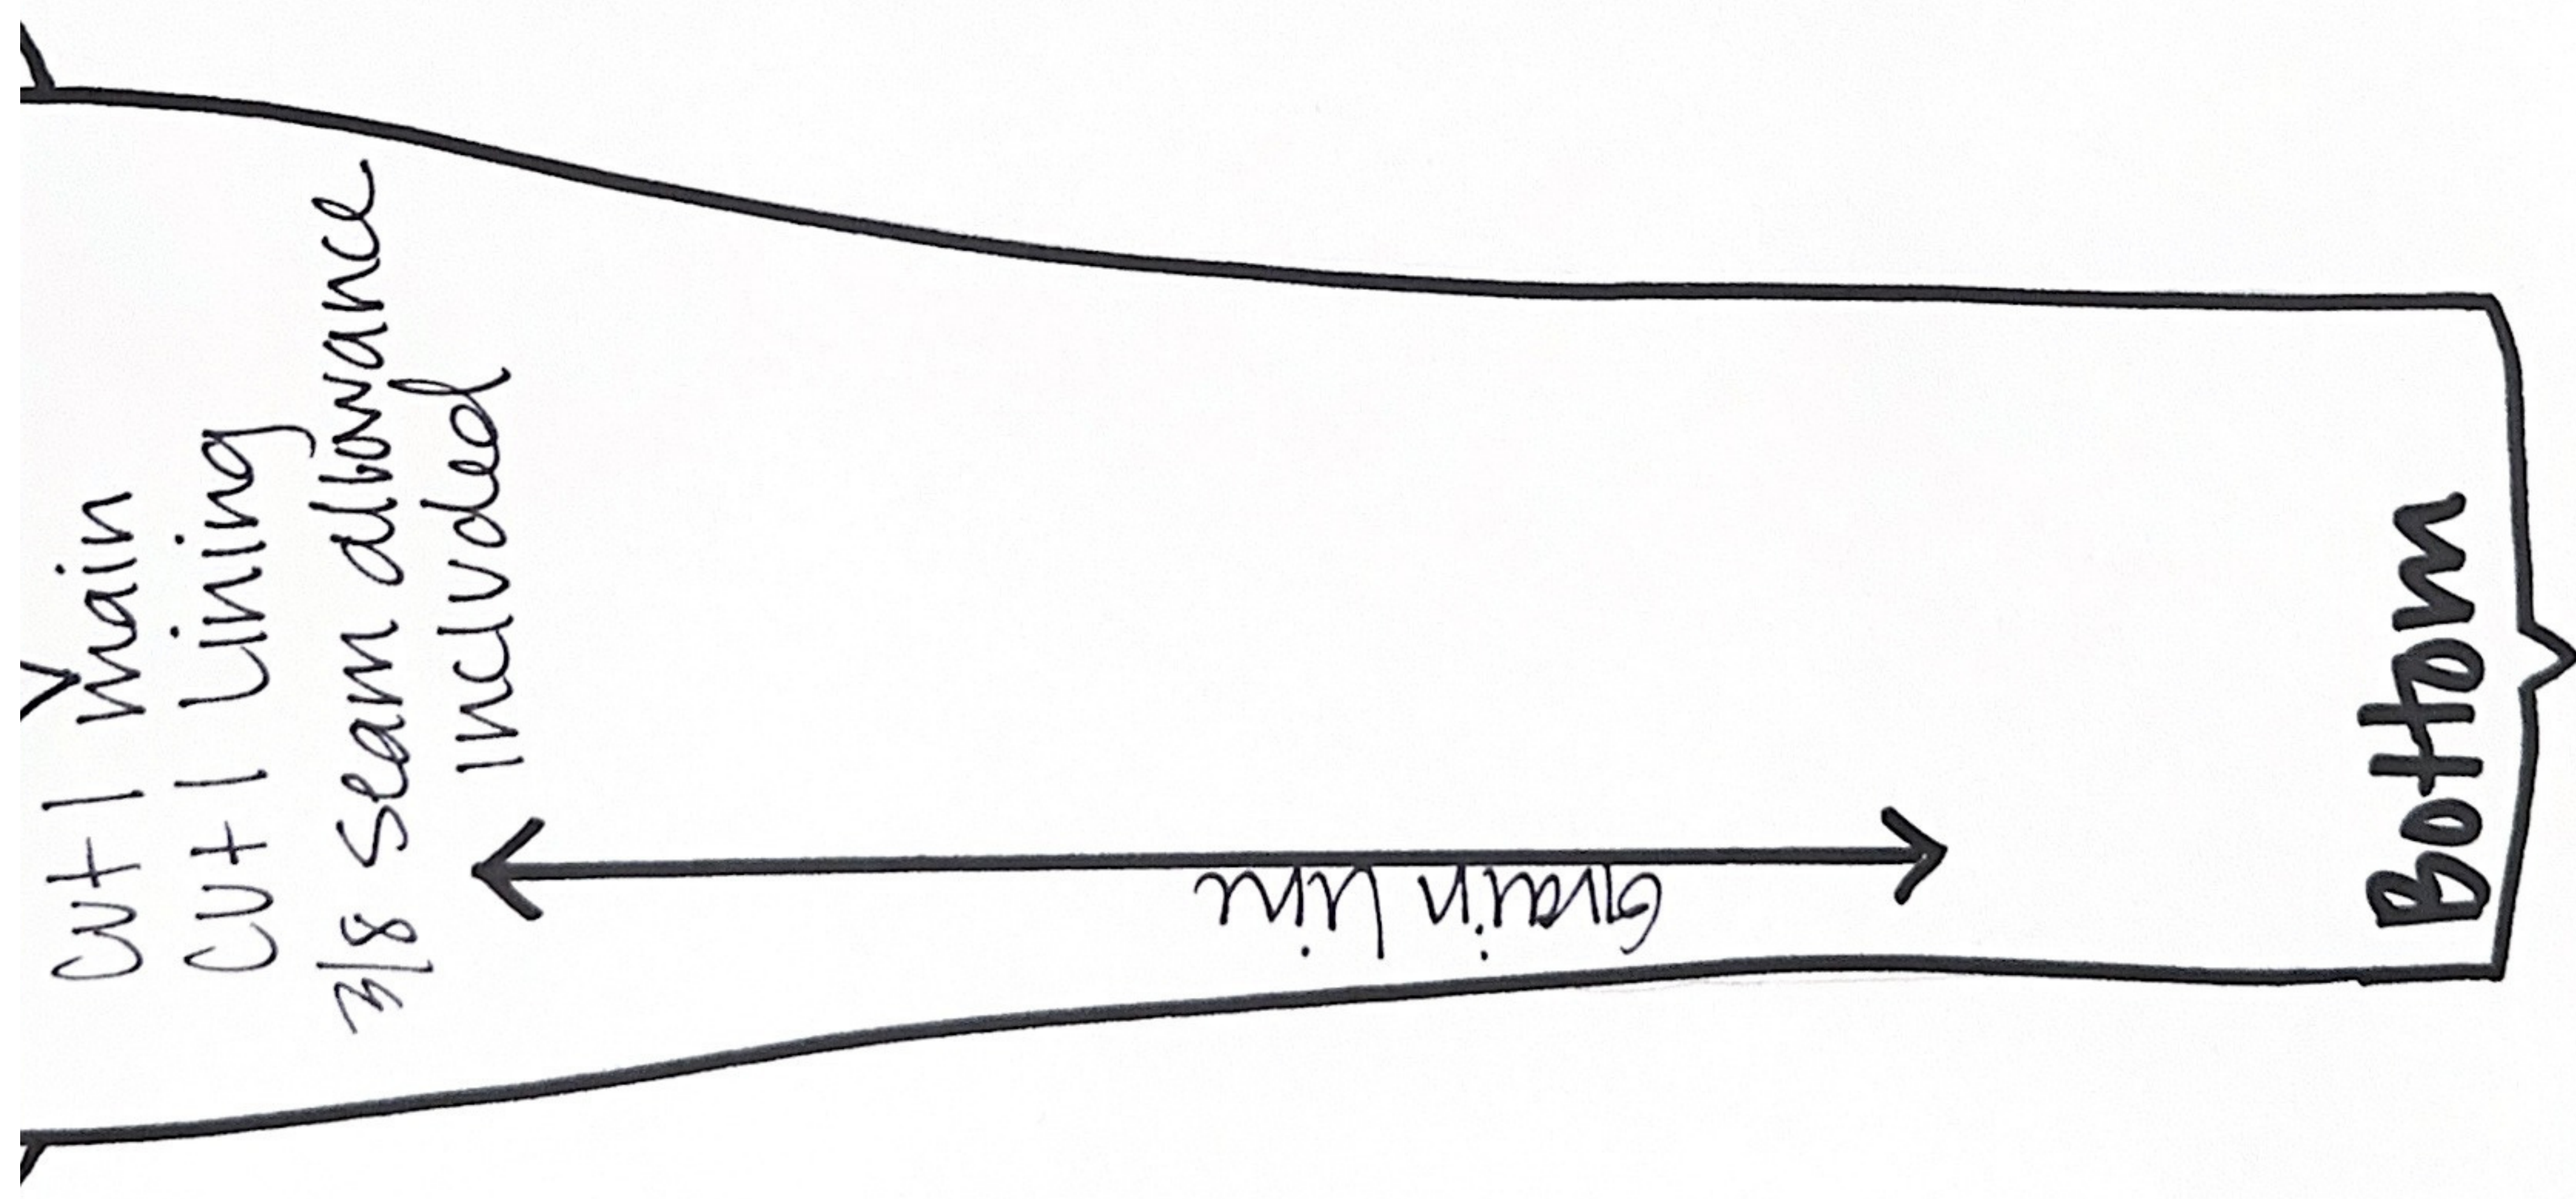

Rudy  
Adventures  
DOG HOODIE

BACK

Cut 1 on the fold

3/8 seam allowance included

Place on →

2

3

fold

Grainline

Rudy  
Adventures  
DOG HOODIE

FRONT

~

fold

TOP

Rudy  
Adventures  
DOG HOODIE

HOOD CENTER

~

UVES  
**HOODIE**

**SIDE**

---

for Main  
for Lining

we →

**Bottom**