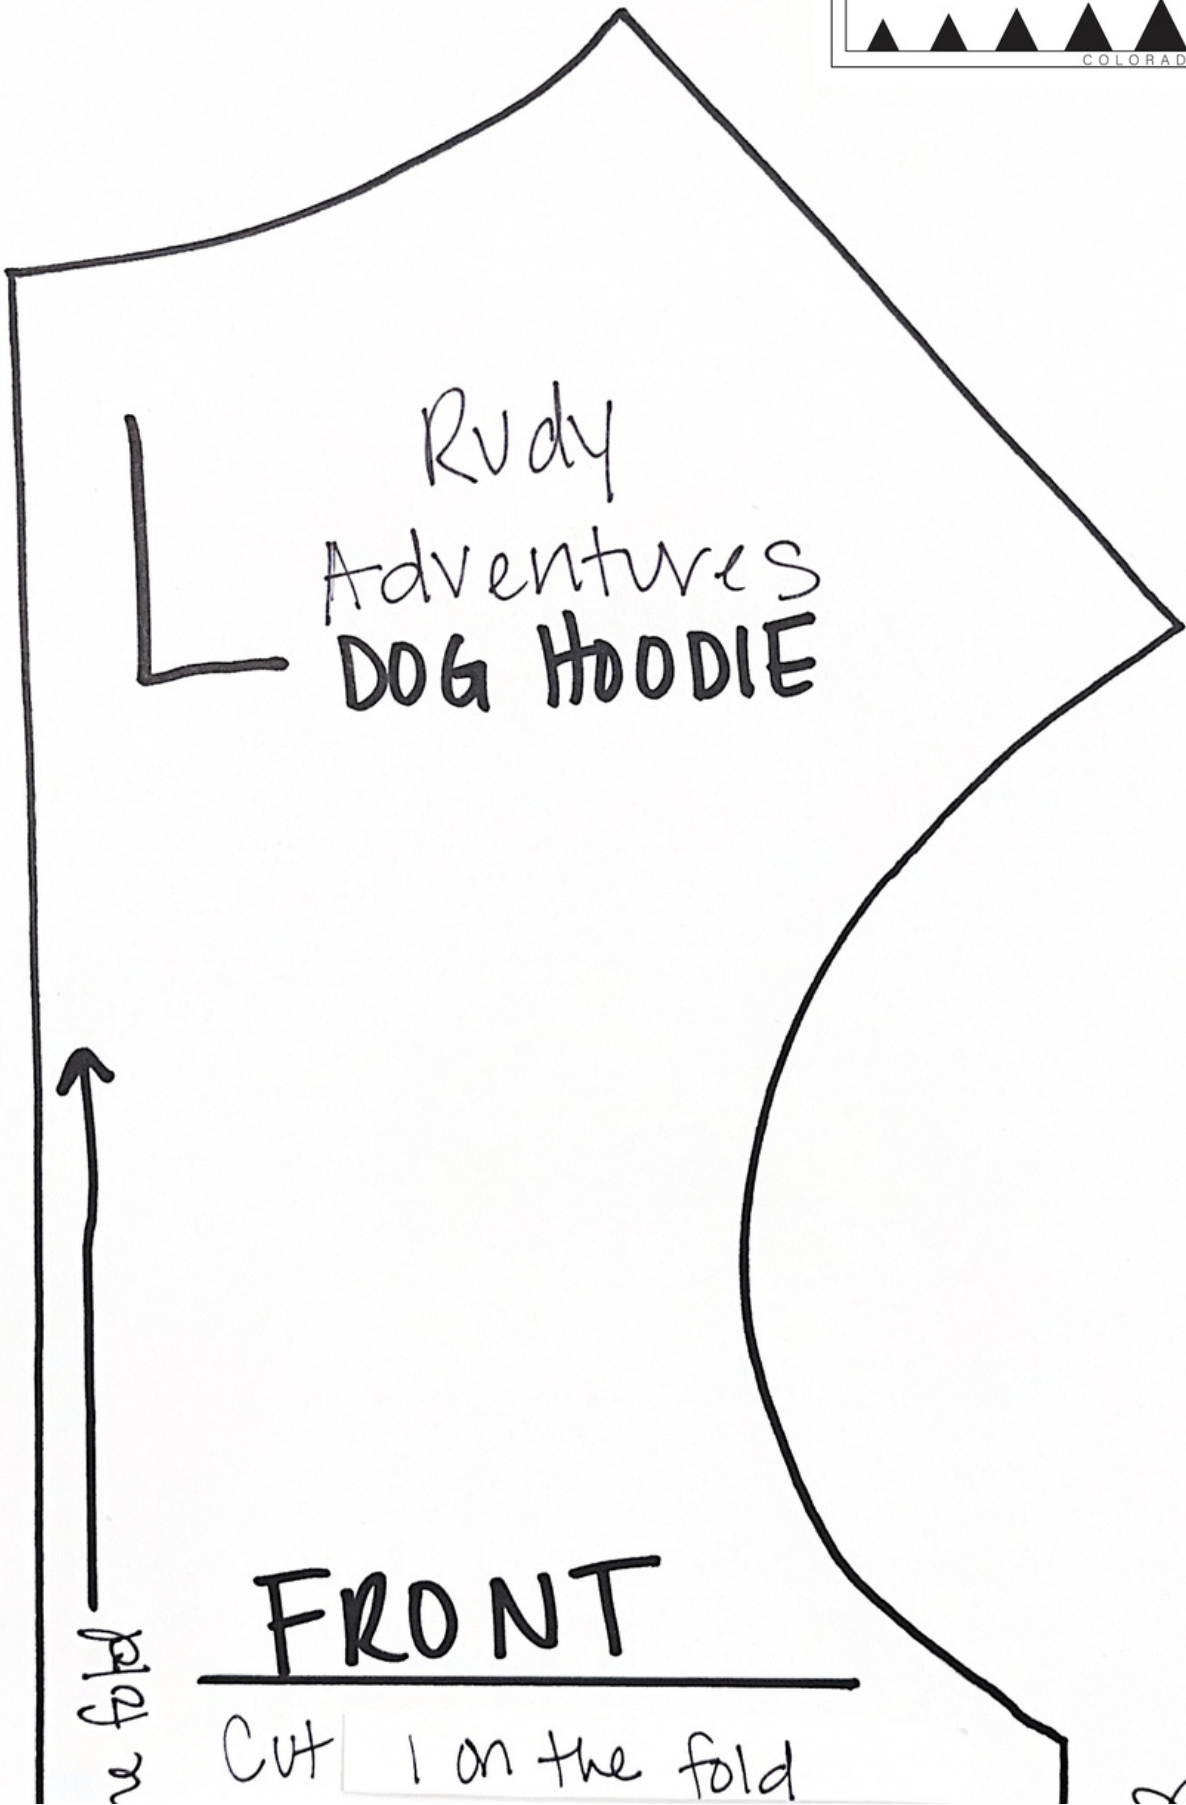

BACK

Cut 1 on the fold
3/8 seam allowance
included

Place on fold

3/8 seam allowance
included

Bottom

Rudy
Adventures
DOG HOODIE

↑
fold

FRONT

Cut 1 on the fold

M

M

Place on F

3/8 seam allowance included

TOP

Rudy

Adventures
DOGA HOODIE

HOOD SIDE

CUT 2 MINOR main

Cut 2 Mirror lining
3/8 seam allowance
included

Bottom