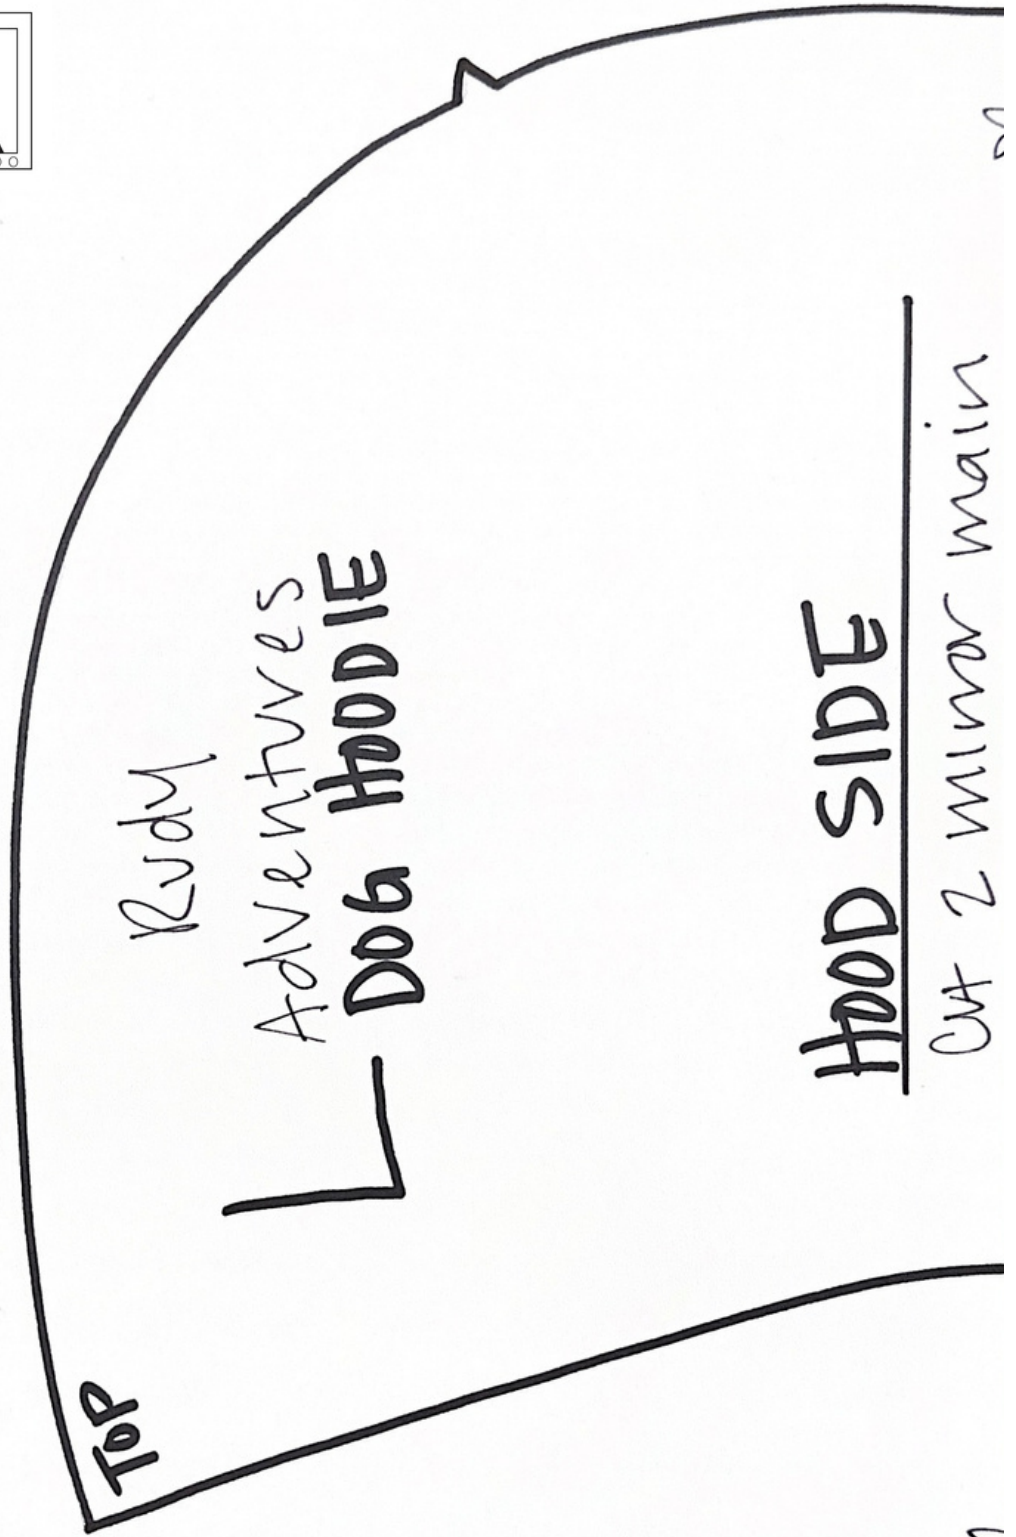

BACK

Cut 1 on the fold
3/8 seam allowance
included

Place on fold

3/8 seam allowance
included

Bottom

Rudy
Adventures
DOG HOODIE

↑
fold

FRONT

Cut 1 on the fold

M

M

Place on F

3/8 seam allowance included

TOP

Rudy

Adventures
DOGA HOODIE

HOOD SIDE

CUT 2 MINOR main

Cut 2 Mirror lining
3/8 seam allowance
included

Bottom