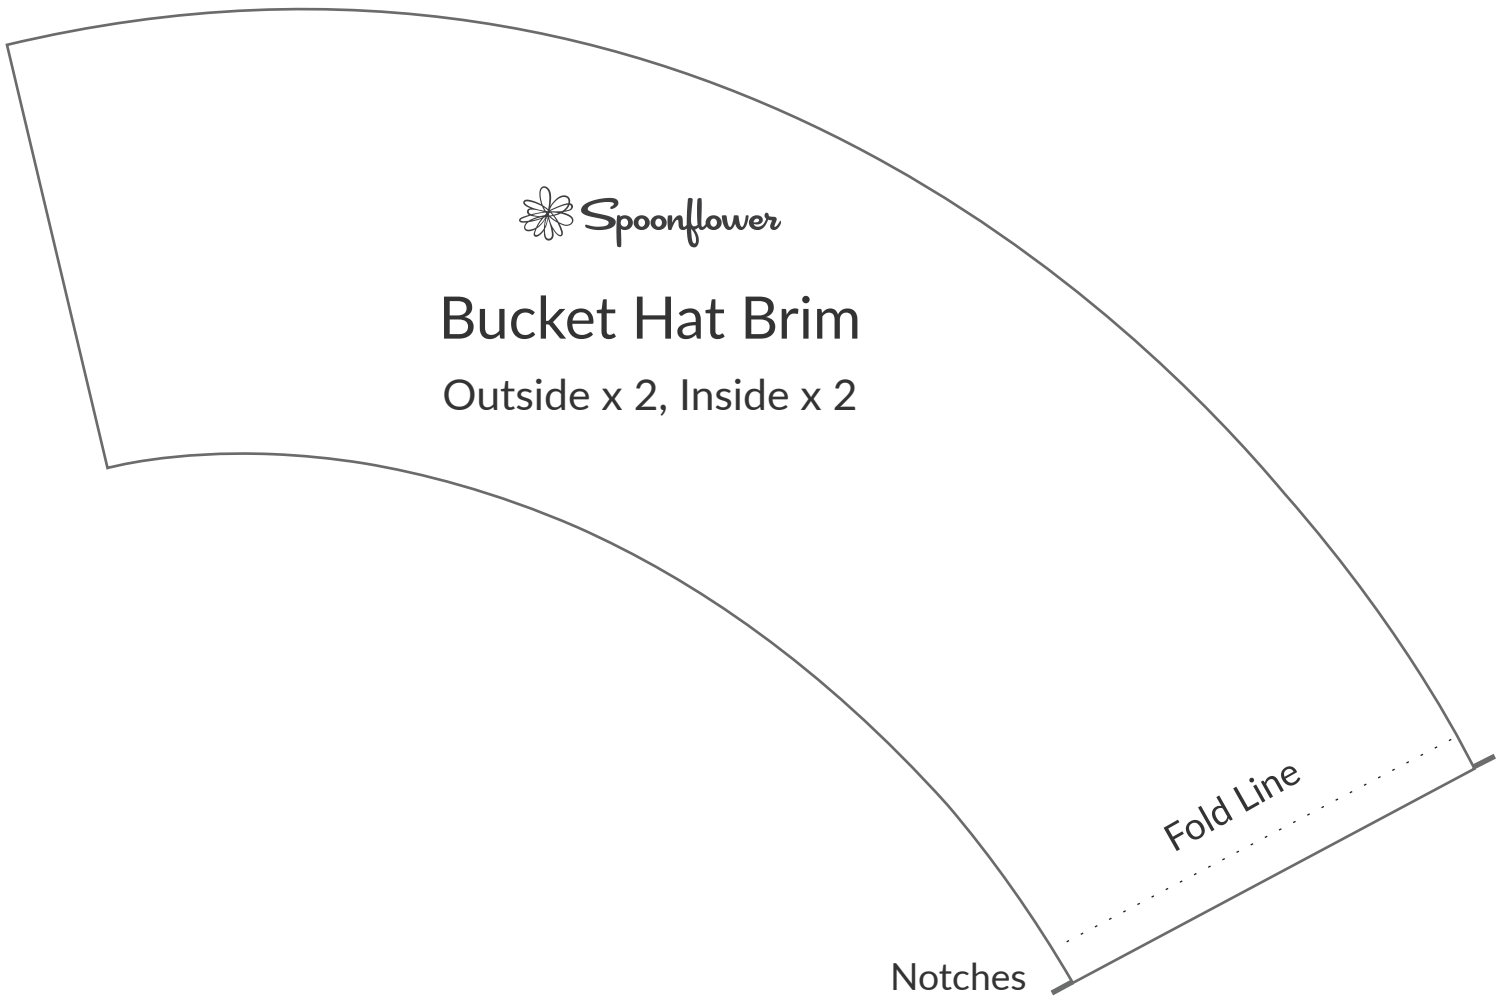

Spoonflower
Free Patterns

Bucket hat

Test Square
1 in x 1 in

 Spoonflower

Bucket Hat Top

Outside x1, Inside x1

Notches

Bucket Hat Brim

Outside x 2, Inside x 2

Notches

Notches

Bucket Hat Crown

Outside x 2, Inside x 2

Fold Line