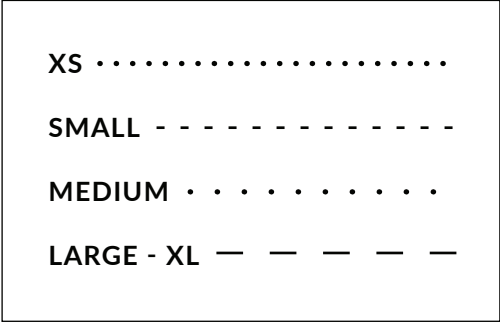

Woven fabrics recommended