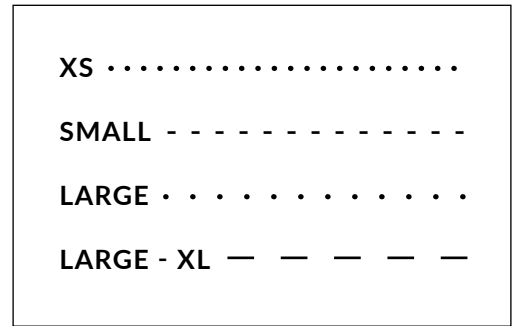

Woven fabrics recommended